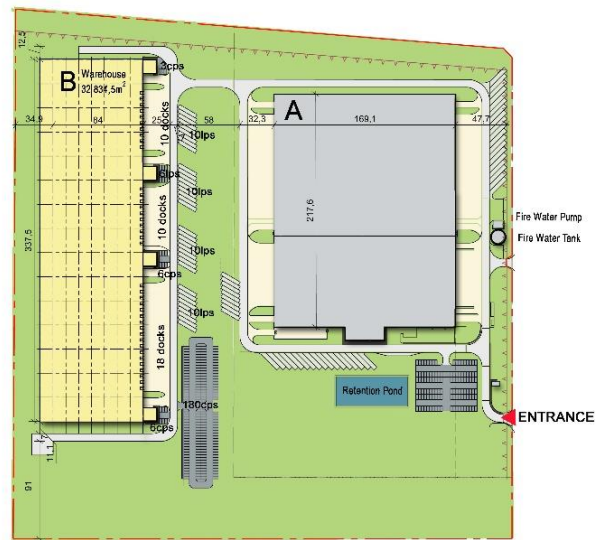

MLP Teresin

MLP Teresin
Stare Gnatowice 34
05-085 Stare Gnatowice, Poland

Modern complex offering a mix of warehouse and office space for lease

Suitable for:	assembly, logistics, light industry, warehousing
Land plot area:	10.7 ha
Total area:	37,954 sqm
Location:	45 km from the centre of Warsaw

MLP Teresin

MLP Teresin is a modern logistics center offering 37,954 sqm of warehouse and industrial spaces. MLP Teresin is located in the Old Gnatowice in the municipality of Kampinos, 45 km west from the Warsaw city center, near the national route No 92 connecting Warsaw and Poznań and 20 km from the A2 motorway and junction Wiskitki.